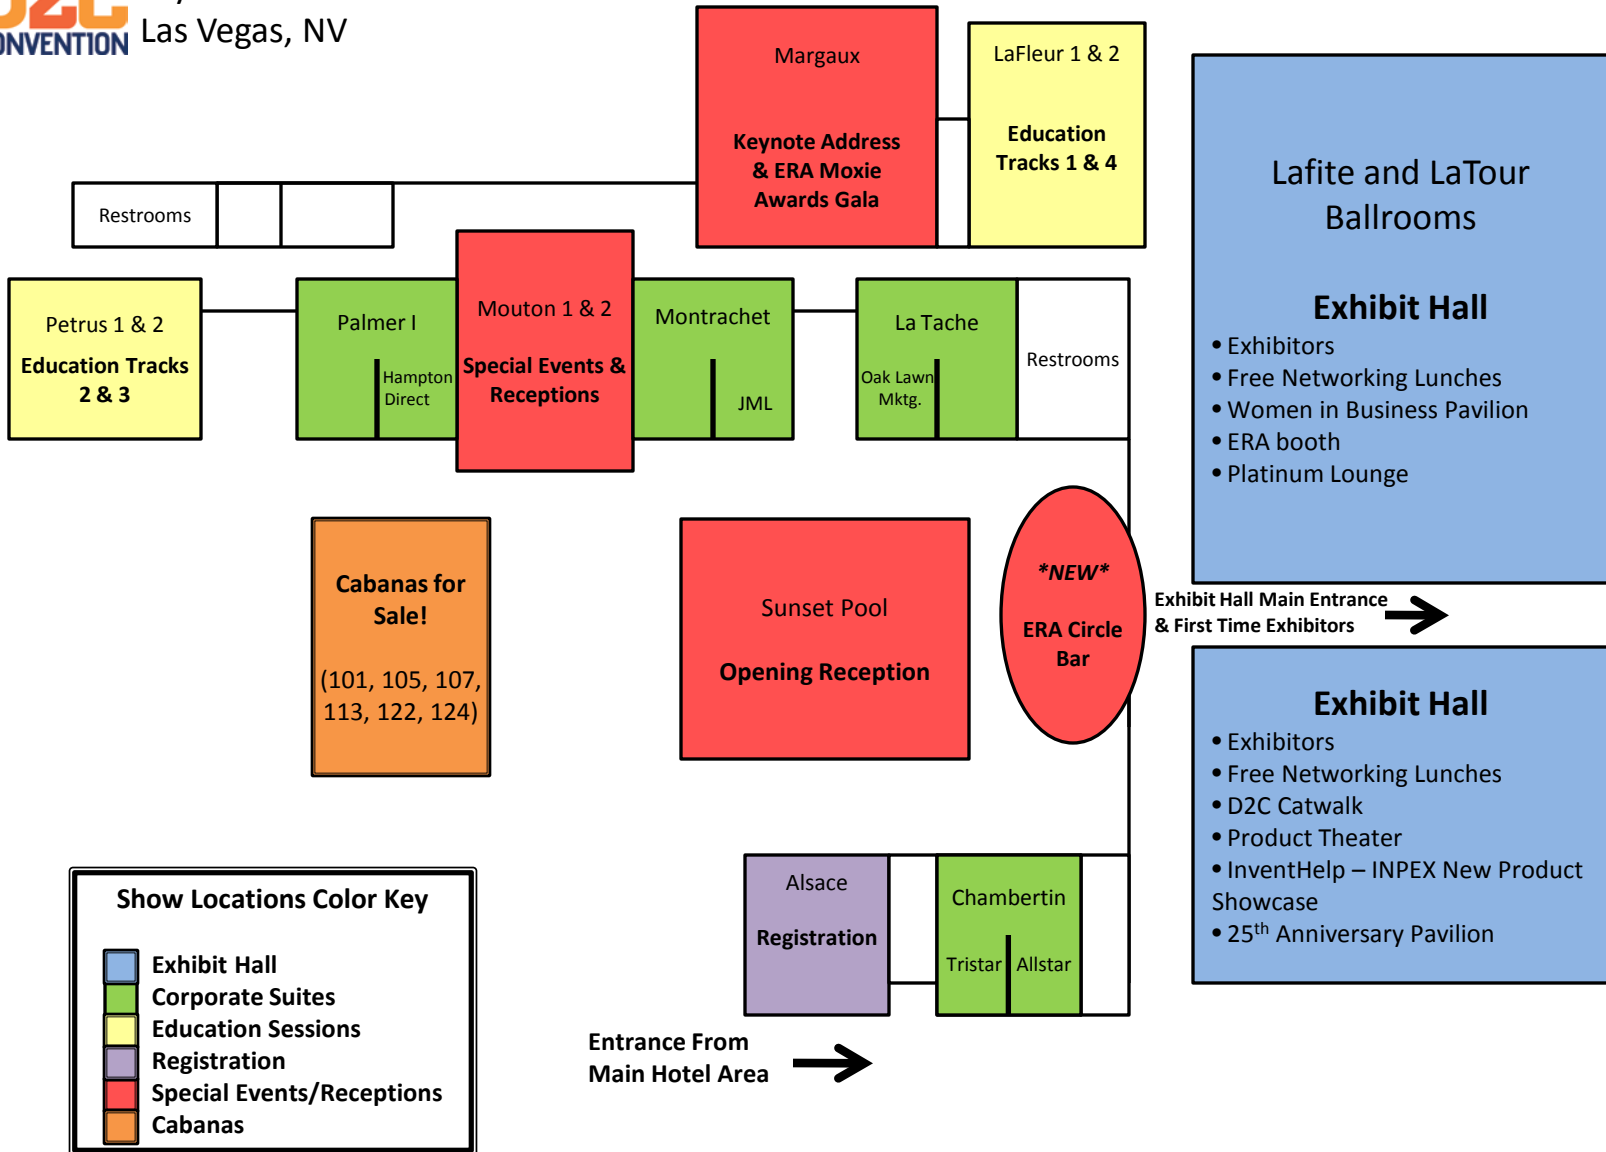

2010 ERA D2C Convention – Show Locations Map

September 21-23, 2010

Wynn Hotel & Casino

Las Vegas, NV

* This floor locations map is subject to fire marshal approval. Map not to scale.