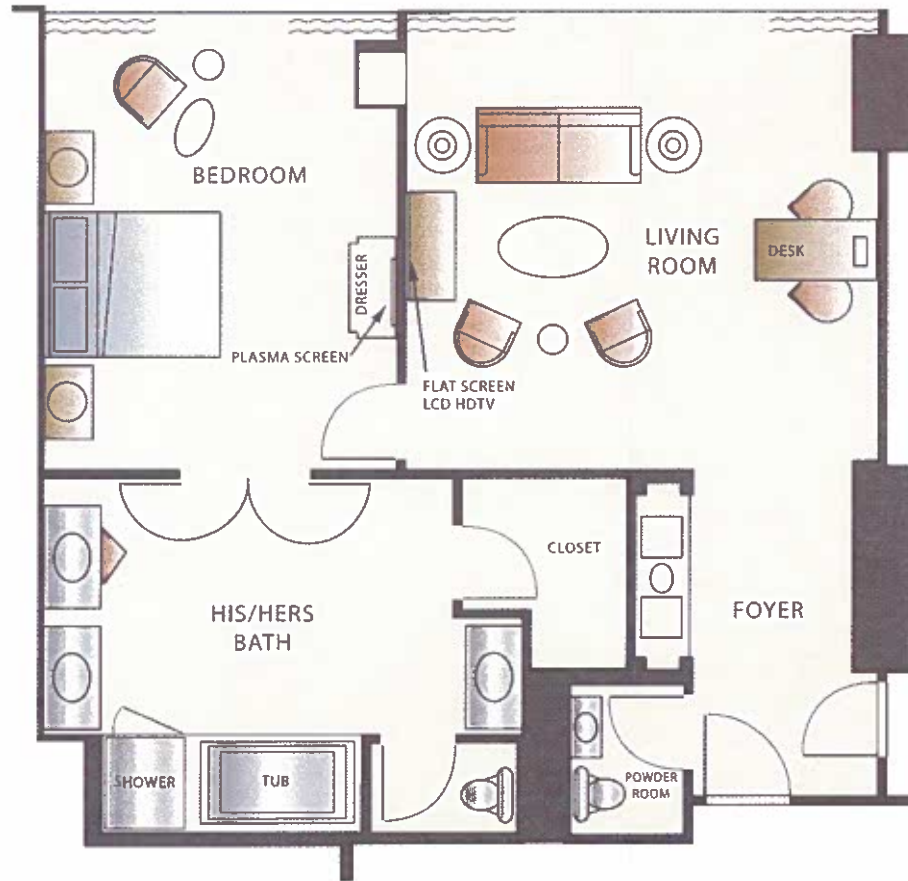

# Parlor Suite

## Room Features

- An average of 1,292 square feet with wall-to-wall, floor-to-ceiling windows
- Foyer with backlit mahogany and granite wet bar
- Separate powder room
- 42" flat-screen LCD HDTV DVD entertainment system
- Cordless phone, fax, high speed and wireless Internet access
- Artwork replicas from the Wynn Collection of masters
- Pillowtop king-sized signature Wynn beds with 310 thread count European linens
- Bath and dressing area with glass-enclosed shower, soaking tub, night lights under his & her sinks, LCD TVs
- Individual lighting and bedside drapery controls
- Desert Bambu™ bath amenities, over-sized Turkish towels
- In-room laptop safe
- Gourmet Mini Bar
- Suite can connect to a Tower King Room or Tower Double Room
- Overlooks the Wynn Country Club or the Las Vegas Strip
- Tower Suites guests have access to the VIP pool and exclusive check-in area
- Private entrance for the Tower Suites is located off of Sands Ave.

## Room Features

- 1,817 square feet with wall-to-wall, floor-to-ceiling windows
- Entry foyer with private massage room
- Expansive living room with dining alcove, wet bar and powder room
- 50" plasma high-definition television with DVD entertainment system
- Cordless phone, fax, high speed and wireless Internet access
- Pillowtop king-sized signature Wynn beds with 310 thread count European linens
- Individual lighting and automated drapery controls at bedside
- Bath and glass-enclosed shower, private toilet, his & her sinks and LCD TVs
- Desert Bambu™ bath amenities, over-sized Turkish towels
- Gourmet Mini Bar
- In-room laptop safe
- Suite connects to a Tower King Room or Tower Double Room
- Overlooks the Las Vegas Strip
- Tower Suites guests have access to the VIP pool and exclusive check-in area
- Private entrance for the Tower Suites is located off of Sands Ave.