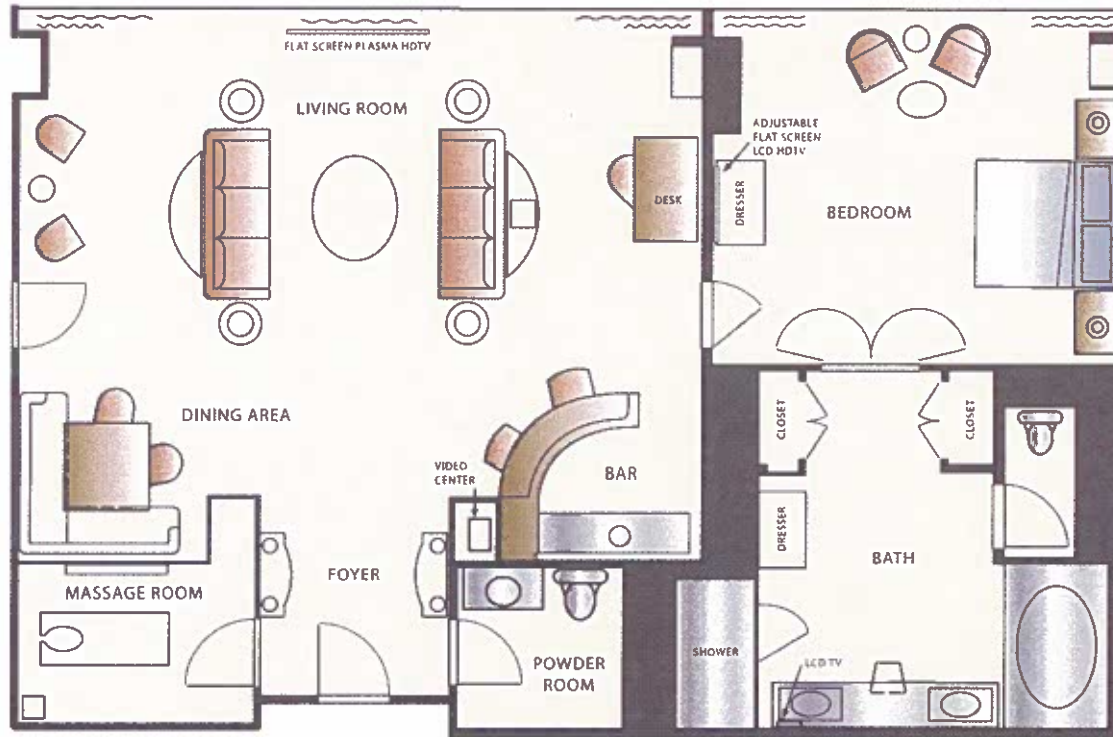

# Parlor Suite

## Room Features

- An average of 1,292 square feet with wall-to-wall, floor-to-ceiling windows
- Foyer with backlit mahogany and granite wet bar
- Separate powder room
- 42" flat-screen LCD HDTV DVD entertainment system
- Cordless phone, fax, high speed and wireless Internet access
- Artwork replicas from the Wynn Collection of masters
- Pillowtop king-sized signature Wynn beds with 310 thread count European linens
- Bath and dressing area with glass-enclosed shower, soaking tub, night lights under his & her sinks, LCD TVs
- Individual lighting and bedside drapery controls
- Desert Bambu™ bath amenities, over-sized Turkish towels
- In-room laptop safe
- Gourmet Mini Bar
- Suite can connect to a Tower King Room or Tower Double Room
- Overlooks the Wynn Country Club or the Las Vegas Strip
- Tower Suites guests have access to the VIP pool and exclusive check-in area
- Private entrance for the Tower Suites is located off of Sands Ave.

## Room Features

- 1,817 square feet with wall-to-wall, floor-to-ceiling windows
- Entry foyer with private massage room
- Expansive living room with dining alcove, wet bar and powder room
- 50" plasma high-definition television with DVD entertainment system
- Cordless phone, fax, high speed and wireless Internet access
- Pillowtop king-sized signature Wynn beds with 310 thread count European linens
- Individual lighting and automated drapery controls at bedside
- Bath and glass-enclosed shower, private toilet, his & her sinks and LCD TVs
- Desert Bambu™ bath amenities, over-sized Turkish towels
- Gourmet Mini Bar
- In-room laptop safe
- Suite connects to a Tower King Room or Tower Double Room
- Overlooks the Las Vegas Strip
- Tower Suites guests have access to the VIP pool and exclusive check-in area
- Private entrance for the Tower Suites is located off of Sands Ave.